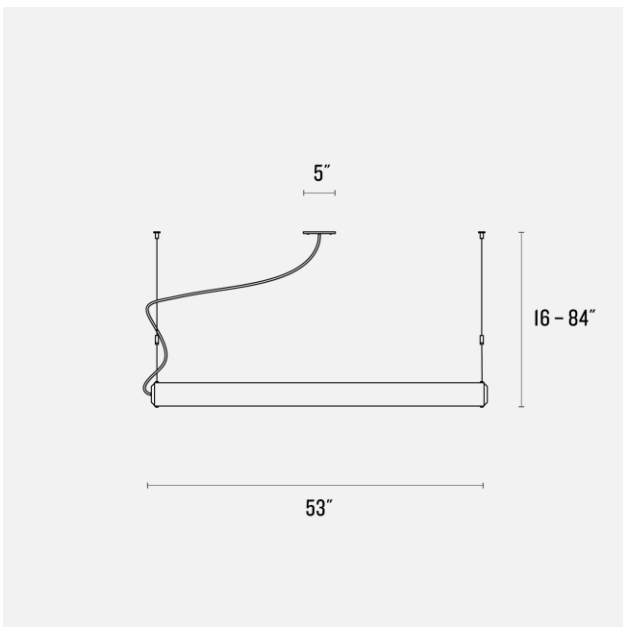

Finish Options

Wood Options

Cord Options