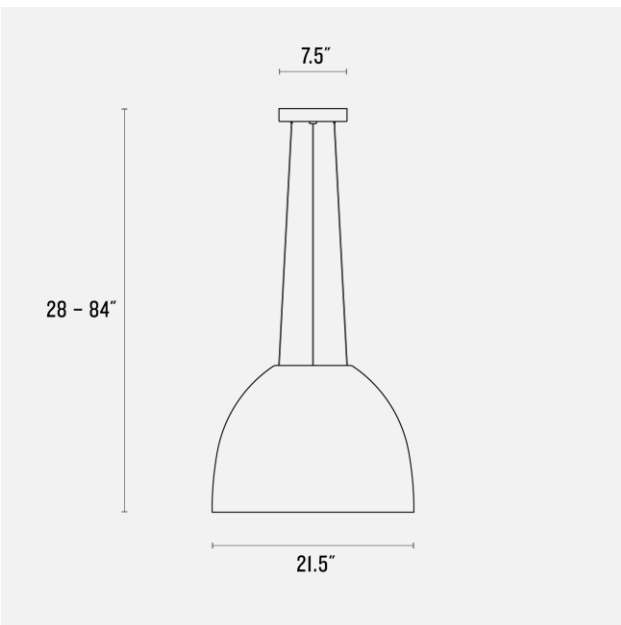

SCHOOLHOUSE

Ostara

Application: Pendant

Product Origin: Processed and assembled in Portland, Oregon using ethically-sourced domestic and global components.

UL Listed: Yes

Wattage: 33 W

Voltage: 120 V

Location Rating: Damp

Dimensions:

Choice of Length: 28" - 84" Overall: 21.5" W x 21.5"D Shade: 15.625" H x 21.5" W x 21.5"D Canopy: 1.375" H x 7.5" W x 7.5" D

Materials: Aluminum / Acrylic / Coated Stainless Steel Wire Rope

Brightness: 2160 Lumens

Hour Life: 50,000 hrs

Color Temperature: 2700K

Color Rendering Index: 90 CRI

One year guarantee

Color Options

Black
(BK)

White
(WT)

Marigold
(MG)