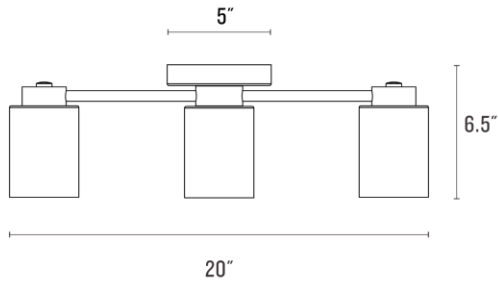

Finish Options

Natural Brass
(NB)

True Black
(TB)

Polished Nickel
(PN)