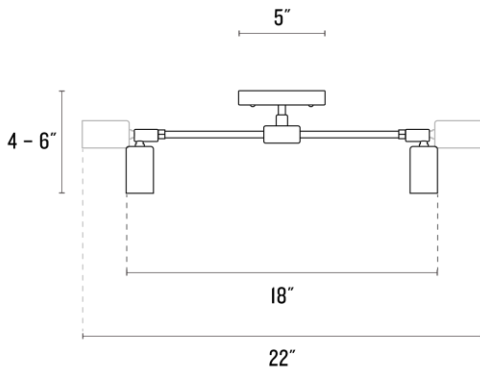

Voltage: 120 / 220 V

Location Rating: Damp

Dimensions:

Width: 22"

Canopy Width: 5"

Projection: 6"

Materials: Brass / Glass / Steel (white fixtures)

One year guarantee