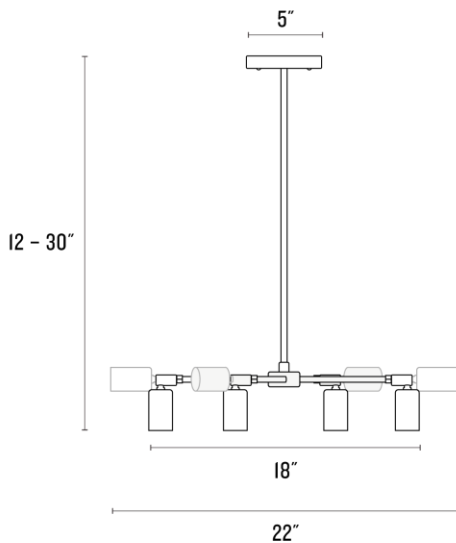

Voltage: 120/220 V

Location Rating: Dry

Dimensions:

Diameter: 22"

Canopy Width: 5"

Materials: Brass

One year guarantee

Finish Options