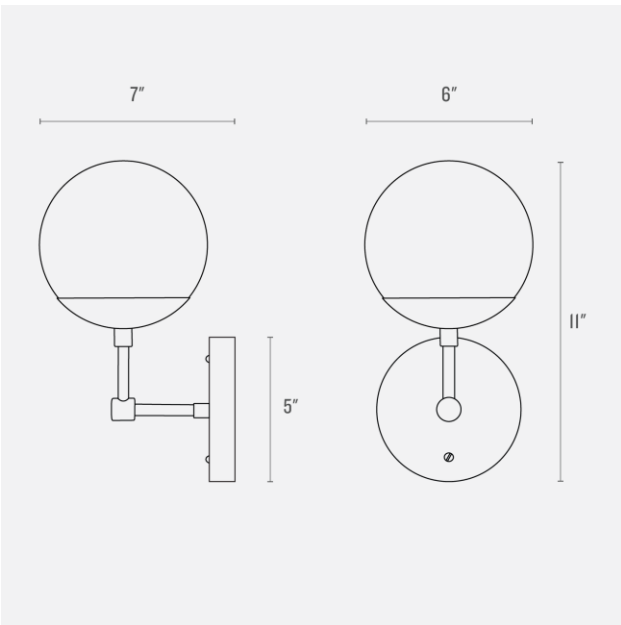

SCHOOLHOUSE

Nova L Sconce

Application: Wall Sconce

Product Origin: USA

UL Listed: Yes

Max Wattage: 40 W

Voltage: 120/220V

Location Rating: Damp

Dimensions:

Height: 11"

Width: 6"

Projection: 7"

Canopy: 5"

Materials: Brass or Steel (White), Glass

Details:

G16 bulb recommended

Fixture can be mounted with the bulb facing up or down.

Optional Rotary Switch can be configured in the left or right position.

One year guarantee

Finish Options

White
(WT)

Polished Nickel
(PN)

Natural Brass
(NB)