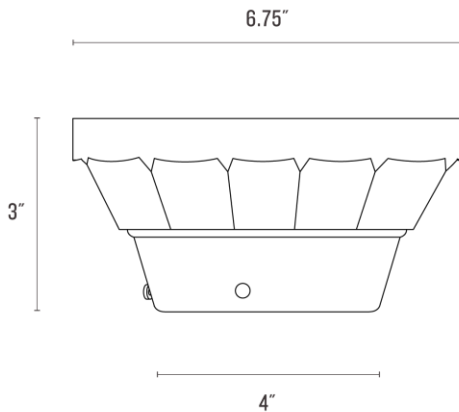

Voltage: 120/220 V

Location Rating: Damp

Dimensions:

Diameter: 6.75"

Projection: 3"

Fitter Size: 4"

Materials: Ceramic

One year guarantee