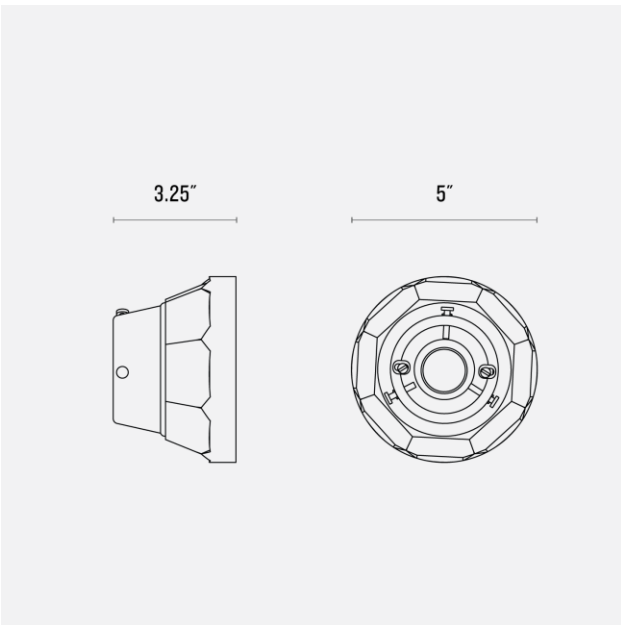

SCHOOLHOUSE

Norfolk Sconce 2.25"

Application: Wall Sconce

Product Origin: Processed and assembled in Portland, Oregon using ethically-sourced domestic and global components.

UL Listed: Yes

Max Wattage: 100 W

Voltage: 120/220 V

Location Rating: Damp

Dimensions:

Diameter: 5"

Projection: 3.25"

Fitter Size: 2.25"

Materials: Ceramic

One year guarantee