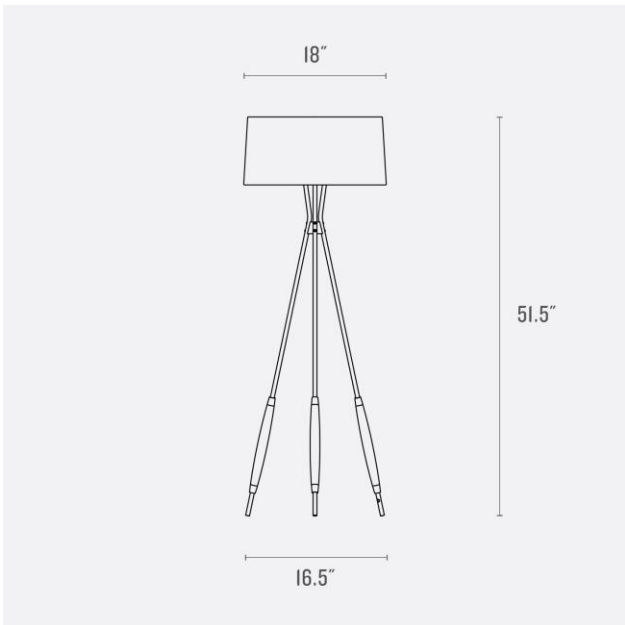

SCHOOLHOUSE

Mulberry Floor Lamp

Application: Floor Lamp

UL Listed: Yes

Max Wattage: 3 Sockets - 60 W each

Voltage: 120V

Location Rating: Damp

Dimensions:

Height: 51.5"

Diameter: 18" Dia

One year guarantee

Finish Options

Natural Brass
(NB)

Shade Options

Burlap
(BUR)

Navy
(NV)