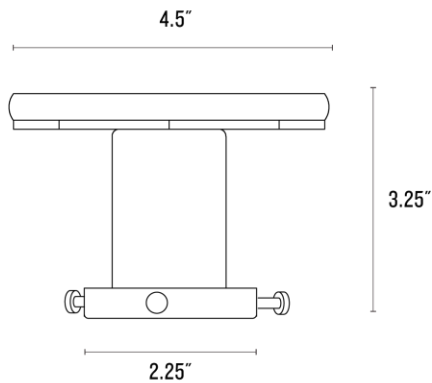

SCHOOLHOUSE

Morris Surface Mount 2.25"

Application: Surface Mount

Product Origin: Processed and assembled in Portland, Oregon using ethically-sourced domestic and global components.

UL Listed: Yes

Max Wattage: 60 W

Voltage: 120/220 V

Location Rating: Damp

Dimensions:

Projection: 3.25"

Fitter Size: 2.25"

Materials: Brass, Ceramic

One year guarantee

Finish Options