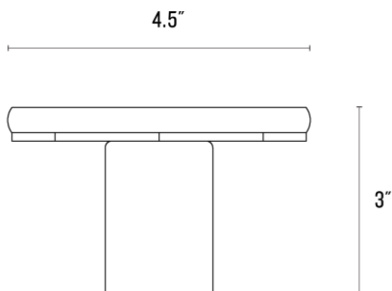

## Morris Surface Mount

**Application:** Surface Mount

**Product Origin:** Processed and assembled in Portland, Oregon using ethically-sourced domestic and global components.

**UL Listed:** Yes

**Max Wattage:** 60 W

**Voltage:** 120/220 V

**Location Rating:** Damp

**Dimensions:** Projection: 3"

**Materials:** Brass, Ceramic

One year guarantee