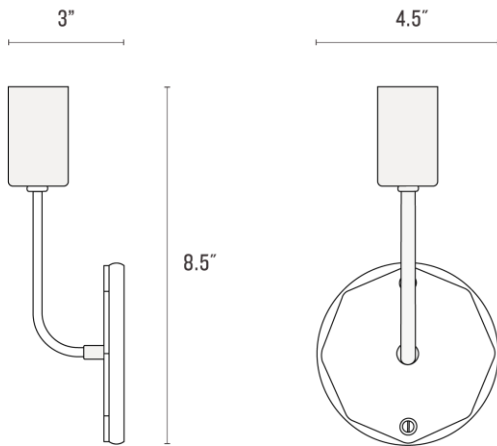

## Morris L Sconce

**Application:** Wall Sconce

**Product Origin:** Processed and assembled in Portland, Oregon using ethically-sourced domestic and global components.

**UL Listed:** Yes

**Max Wattage:** 60 W

**Voltage:** 120Volts

**Location Rating:** Damp

**Dimensions:**

Height: 8.5"

Projection: 3"

**Materials:** Brass, Ceramic

One year guarantee