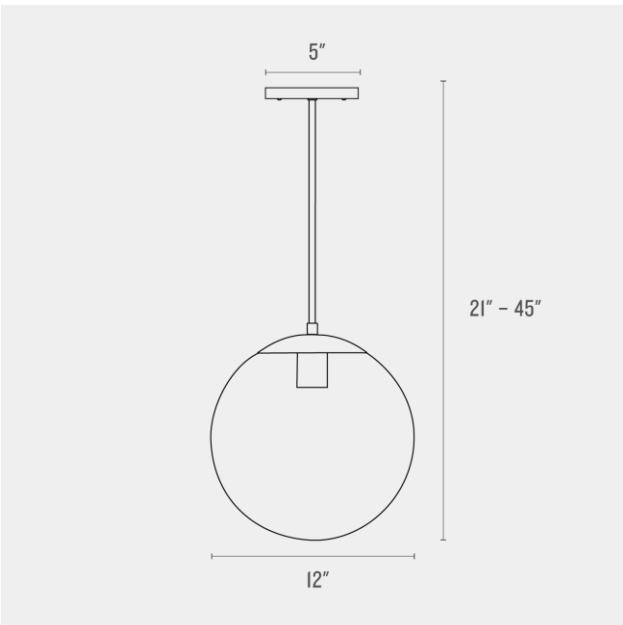

## Luna 12 Rod

**Application:** Pendant

**Product Origin:** USA

**UL Listed:** Yes

**Max Wattage:** 60 W

**Voltage:** 120/220V

**Location Rating:** Damp

**Dimensions:**

Overall Length: Choice of Length

Width: 12"

Canopy: 5"

**Materials:** Brass / Glass / Steel (white fixtures)

One year guarantee