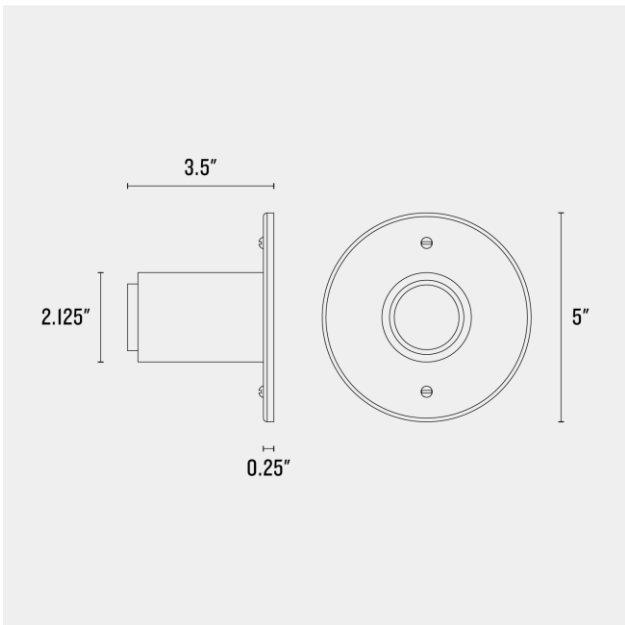

SCHOOLHOUSE

Kepler Sconce

Application: Wall Sconce

Product Origin: Processed and assembled in Portland, Oregon using ethically-sourced domestic and global components.

UL Listed: Yes

Max Wattage: 60 W

Voltage: 120/220 Volts

Location Rating: Damp

Dimensions:

Diameter: 5"

Projection: 3.5"

Materials: White Ash, Brass

Details:

- Wood component made from 100% FSC Certified White Ash.
- Woodgrain unique to each fixture due to grain variation.

One year guarantee