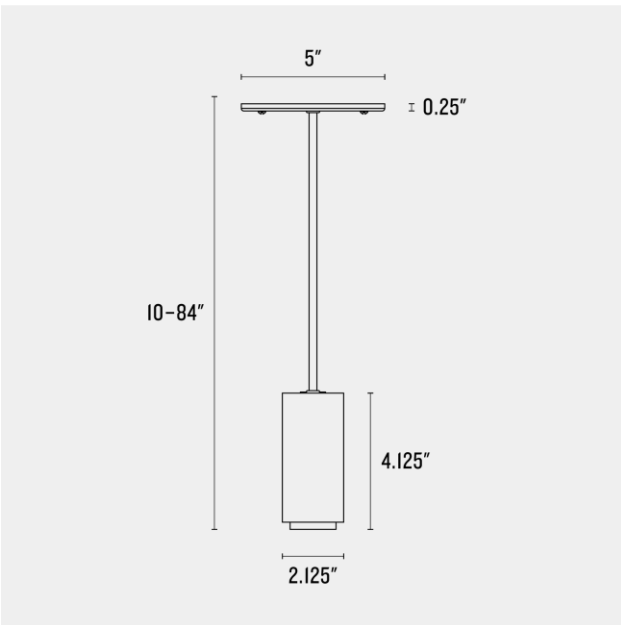

SCHOOLHOUSE

Kepler Pendant

Application: Pendant

Product Origin: Processed and assembled in Portland, Oregon using ethically-sourced domestic and global components.

UL Listed: Yes

Max Wattage: 60 W

Voltage: 120/220 Volts

Location Rating: Damp

Dimensions:

- Canopy: 0.25" H x 5" Dia.
- Socket Cup: 2.125" H x 3" Dia.

Materials: White Ash, Brass, Cotton Cord

Details:

- Wood component made from 100% FSC Certified White Ash.
- Woodgrain unique to each fixture due to grain variation.

One year guarantee