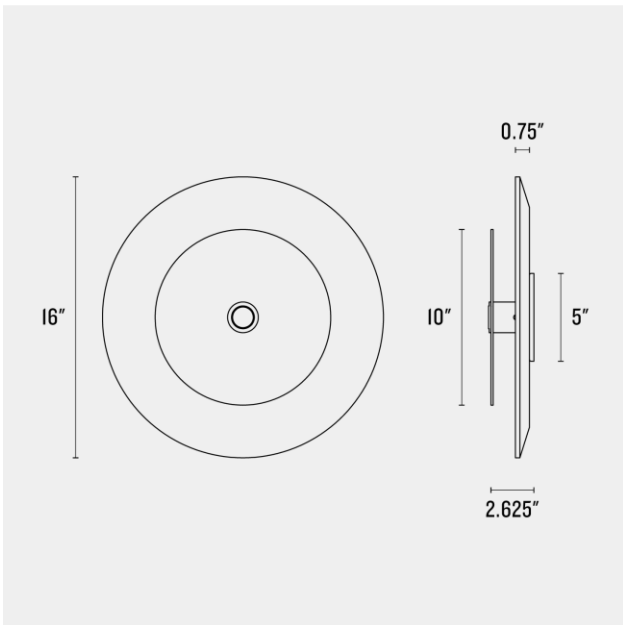

SCHOOLHOUSE

Kepler Medallion Sconce

Application: Wall Sconce

Product Origin: Processed and assembled in Portland, Oregon using ethically-sourced domestic and global components.

UL Listed: Yes

Max Wattage: 60 W

Voltage: 120/220 Volts

Location Rating: Damp

Dimensions:

Diameter: 16"

Projection: 2.625"

Canopy Width: 5"

Materials: White Ash, Glass, Brass

Details:

- Wood component made from 100% FSC Certified White Ash.
- Woodgrain unique to each fixture due to grain variation.

One year guarantee