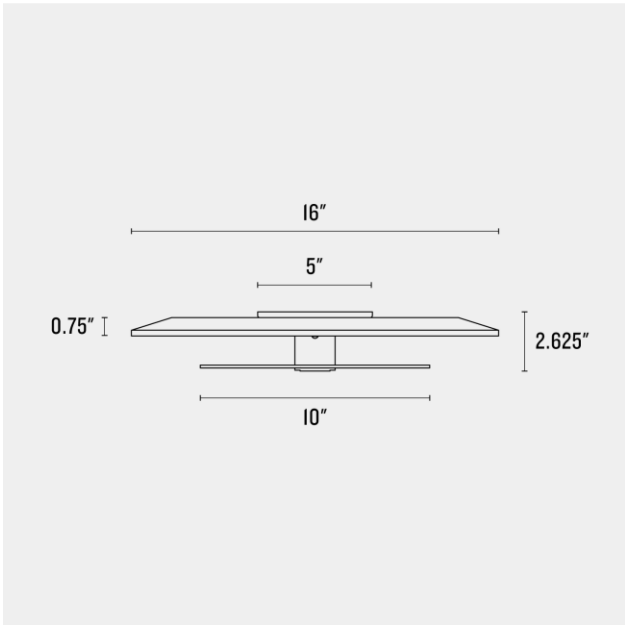

SCHOOLHOUSE

Kepler Medallion

Application: Surface Mount

Product Origin: Processed and assembled in Portland, Oregon using ethically-sourced domestic and global components.

UL Listed: Yes

Max Wattage: 60 W

Voltage: 120/220 Volts

Location Rating: Damp

Dimensions:

Diameter: 16"

Canopy Width: 5"

Projection: 2.625"

Materials: White Ash, Glass, Brass

Details:

- Wood component made from 100% FSC Certified White Ash.
- Woodgrain unique to each fixture due to grain variation.

One year guarantee