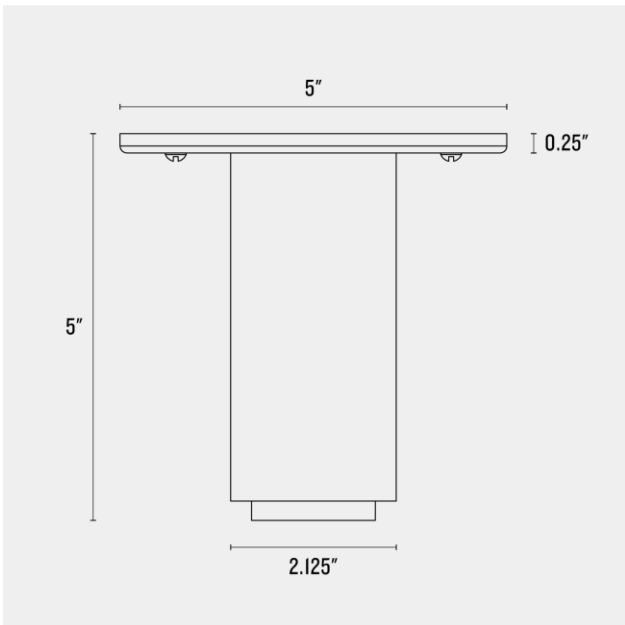

SCHOOLHOUSE

Kepler

Application: Surface Mount

Product Origin: Processed and assembled in Portland, Oregon using ethically-sourced domestic and global components.

UL Listed: Yes

Max Wattage: 60 W

Voltage: 120/220 Volts

Location Rating: Damp

Dimensions:

Diameter: 5"

Projection: 5"

Materials: White Ash, Brass

Details:

- Wood component made from 100% FSC Certified White Ash.
- Woodgrain unique to each fixture due to grain variation.

One year guarantee