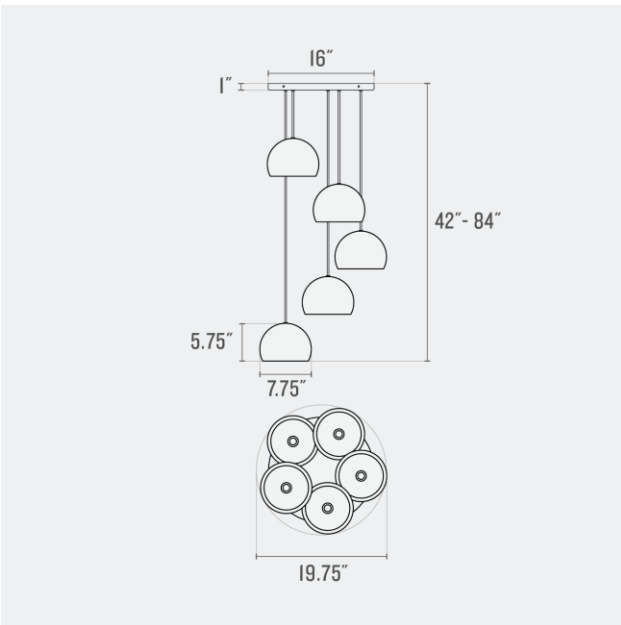

SCHOOLHOUSE

Isaac 5 Chandelier

Application: Chandelier

Product Origin: Processed and assembled in Portland, Oregon using ethically-sourced domestic and global components.

UL Listed: Yes

Max Wattage: 5 sockets - 60 W each

Voltage: 120/220 Volts

Location Rating: Damp

Dimensions:

Choice of Length: 42"-84"

Overall: 19.75" W x 19.75" D

Canopy: 1" H x 16" W x 16" D

Shade: 5.75" H x 7.75" W x 7.75" D

Materials: Brass or Steel

Details: Requires five light bulbs, sold separately. G25 LED Bulbs recommended.

One year guarantee

Color Options

Cord Options