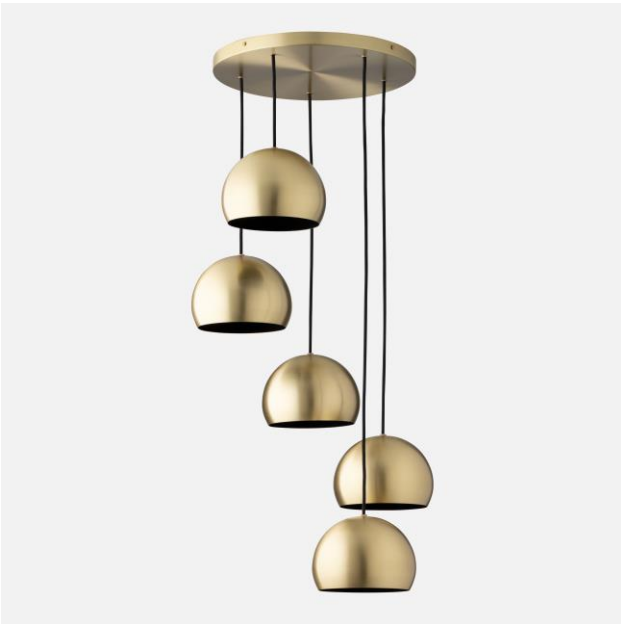

SCHOOLHOUSE

Isaac 5 Chandelier

Application: Chandelier

Product Origin: Processed and assembled in Portland, Oregon using ethically-sourced domestic and global components.

UL Listed: Yes

Max Wattage: 5 sockets - 60 W each

Voltage: 120/220 Volts

Location Rating: Damp

Dimensions:

Choice of Length: 42"-84"

Overall: 19.75" W x 19.75" D

Canopy: 1" H x 16" W x 16" D

Shade: 5.75" H x 7.75" W x 7.75" D

Materials: Brass or Steel

Details: Requires five light bulbs, sold separately. G25 LED Bulbs recommended.

One year guarantee

Color Options

Natural Brass
(NB)

Black
(BK)

White
(WT)

Cord Options

Black Cloth
Covered Vinyl
(BCV)