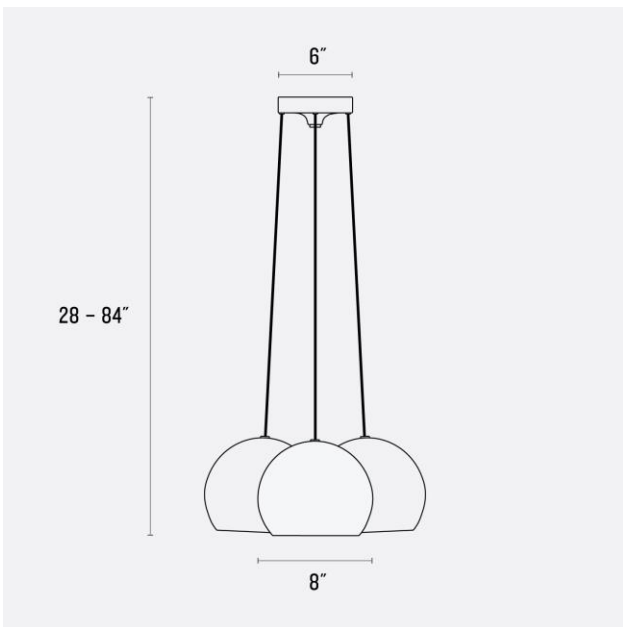

SCHOOLHOUSE

Isaac 3 Chandelier

Application: Chandelier

Product Origin: Processed and assembled in Portland, Oregon using ethically-sourced domestic and global components.

UL Listed: Yes

Max Wattage: 3 sockets - 40 W each

Voltage: 120/220 Volts

Location Rating: Damp

Dimensions:

Choice of Length: 28" - 84"

Overall: 16"W x 16"D

Canopy: 1.5"H x 6"W x 6"D

Shade: 5.75"H x 7.75"W x 7.75"D

Materials: Brass, Steel (Black)

Details: Requires three light bulbs, sold separately. G25 LED Bulbs recommended.

One year guarantee

Color Options

Black
(BK)

White
(WT)

Natural Brass
(NB)

Cord Options

Black Cloth
Covered Vinyl
(BCV)

White Cloth-
Covered Vinyl
(WCV)