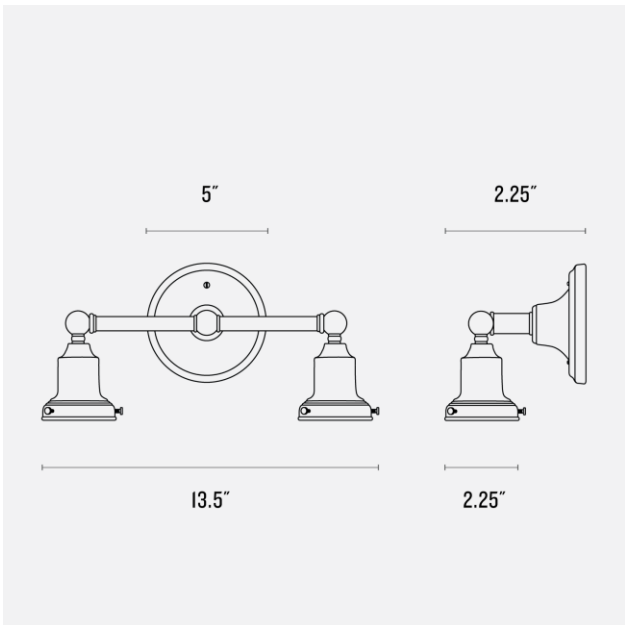

SCHOOLHOUSE

Irvine Double Sconce 2.25"

Application: Wall Sconce

Product Origin: Processed and assembled in Portland, Oregon using ethically-sourced domestic and global components.

UL Listed: Yes

Max Wattage: 2 Sockets - 100 W each

Voltage: 120/220 V

Location Rating: Damp

Dimensions:

Height: 6"

Width: 13"

Projection: 5.5"

Canopy Width: 5"

Fitter Size: 2.25"

Materials: Brass

Details: Due to the minimal projection from the wall, shades wider than 7.5" will not fit this fixture.

One year guarantee

Finish Options

Satin Nickel
(SN)

True Black
(TB)

Natural Brass
(NB)