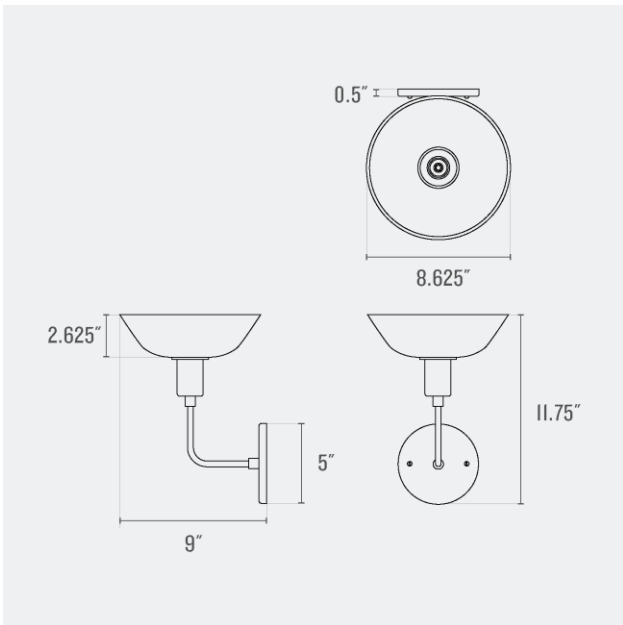

## Hargrove L Sconce

**Application:** Wall Sconce

**UL Listed:** Yes

**Max Wattage:** 60 W

**Voltage:** 120/220 V

**Location Rating:** Damp

**Dimensions:**

Overall: 11.75" H x 8.625" W x 9" D

Shade: 2.625" H x 8.625" W x 8.625" D

Canopy: 5" H x 5" W x 0.5" D

**Materials:** Brass, Glass

One year guarantee

**Finish Option(s)**

Natural Brass  
(NB)

True Black  
(TB)

**Glass Option(s)**