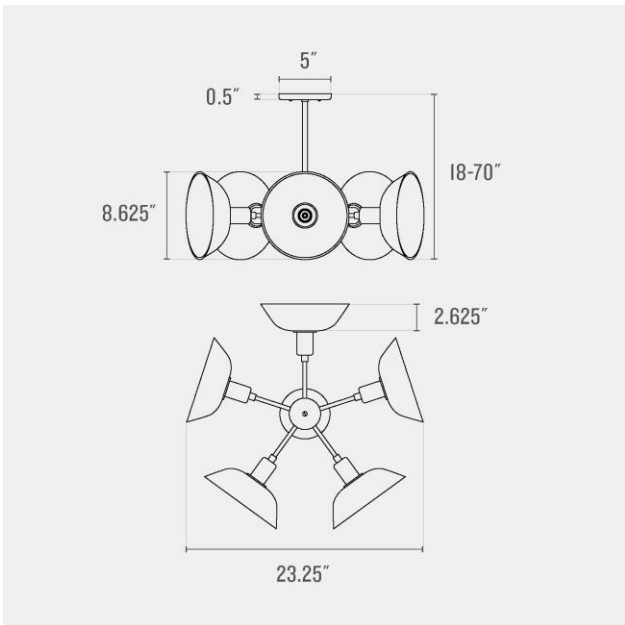

SCHOOLHOUSE

Hargrove 5 Chandelier

Application: Chandelier

UL Listed: Yes

Max Wattage: 60 W

Voltage: 120/220 V

Location Rating: Damp

Dimensions:

Choice of Length: 18 - 70"

Overall: 23.25" W x 23.25" D

Shade: 8.625" H x 8.625" W x 2.625" D

Canopy: 0.5" H x 5" W x 5" D

Materials: Brass, Glass

One year guarantee

Finish Option(s)

Natural Brass
(NB)