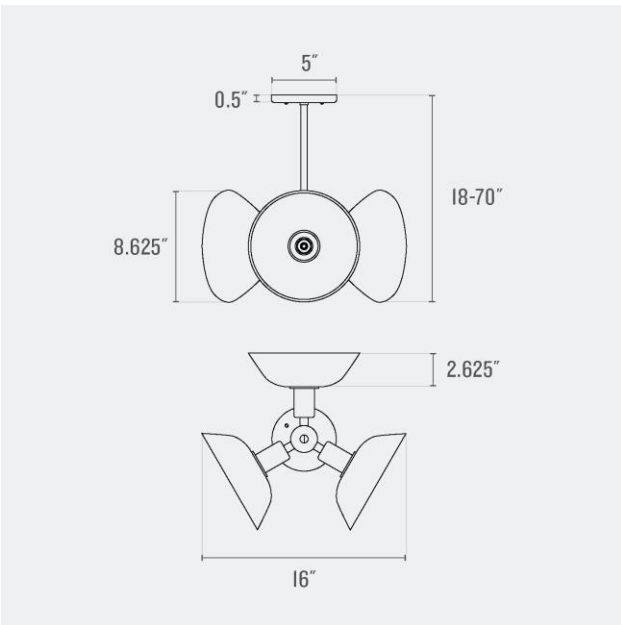

Choice of Length: 18 - 70"

Overall: 16" W x 16" D

Shade: 8.625" H x 8.625" W x 2.625" D

Canopy: 0.5" H x 5" W x 5" D

Materials: Brass, Glass

One year guarantee

Finish Option(s)

True Black
(TB)