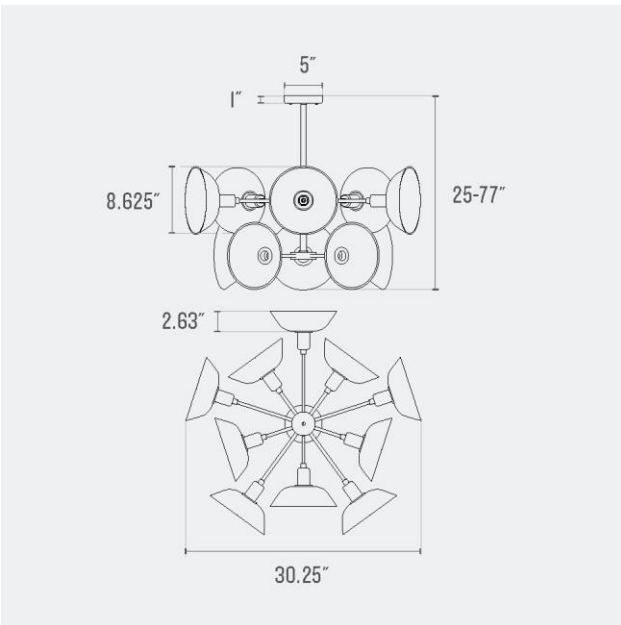

SCHOOLHOUSE

Hargrove 10 Chandelier

Application: Chandelier

UL Listed: Yes

Max Wattage: 60 W

Voltage: 120/220 V

Location Rating: Damp

Dimensions:

Choice of Length: 25 - 77"

Overall: 30.25" W x 30.25" D

Shade: 8.625" H x 8.625" W x 2.625" D

Canopy: 1" H x 5" W x 5" D

Materials: Brass, Glass

One year guarantee

Finish Option(s)

True Black
(TB)