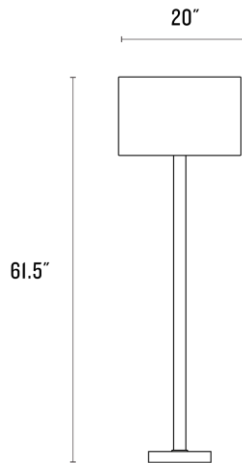

## Great Jones Floor Lamp

**Application:** Floor Lamp

**Product Origin:** Processed and assembled in Portland, Oregon using ethically-sourced domestic and global components.

**UL Listed:** No

**Max Wattage:** 2 Sockets - 100 W each

**Voltage:** 120 Volts

**Location Rating:** Dry

**Dimensions:**

Height: 61.5"

Diameter: 20" Dia

**Materials:** Brass, Walnut / Fabric

One year guarantee