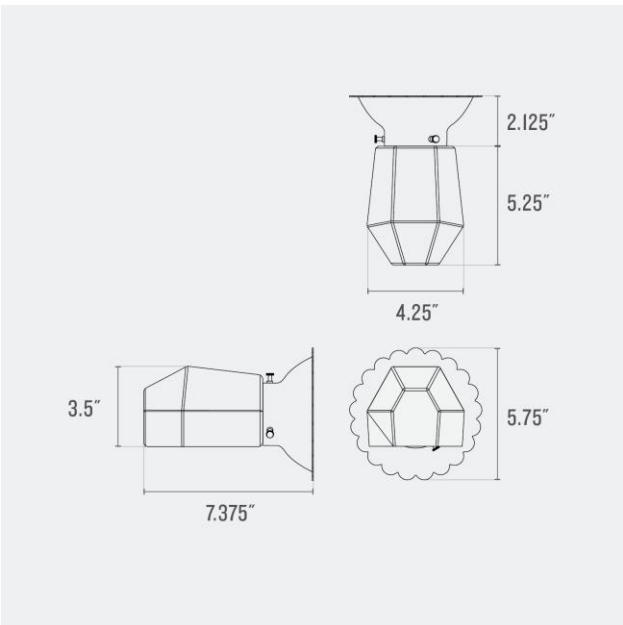

SCHOOLHOUSE

Fran 2.25" Sconce, Faceted Turtle Shade

Application: Wall Sconce

Product Origin: Processed and assembled in Portland, Oregon using ethically-sourced domestic and global components.

UL Listed: Yes

Max Wattage: 75 W

Voltage: 120/220 V

Location Rating: Damp

Dimensions:

Overall: 5.75" H x 5.75" W x 7.375" D

Shade: 3.5" H x 4.25" W x 5.25" D

Canopy: 5.75" H x 5.75" W x 2.125" D

Fitter Size: 2.25"

Materials: Brass, Glass, Steel

One year guarantee