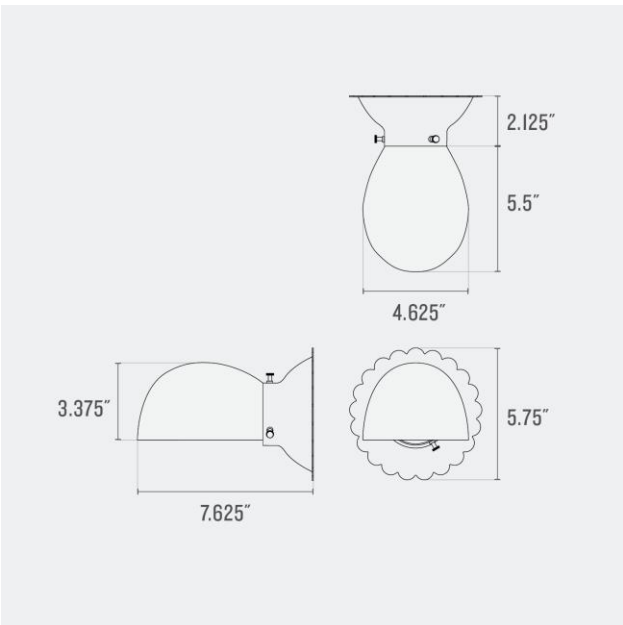

SCHOOLHOUSE

Fran 2.25" Sconce, Domed Turtle Shade

Application: Wall Sconce

Product Origin: Processed and assembled in Portland, Oregon using ethically-sourced domestic and global components.

UL Listed: Yes

Max Wattage: 75 W

Voltage: 120/220 V

Location Rating: Damp

Dimensions:

Overall: 5.75" H x 5.75" W x 7.625" D

Shade: 3.375" H x 4.625" W x 5.5" D

Canopy: 5.75" H x 5.75" W x 2.125" D

Fitter Size: 2.25"

Materials: Brass, Glass, Steel

One year guarantee