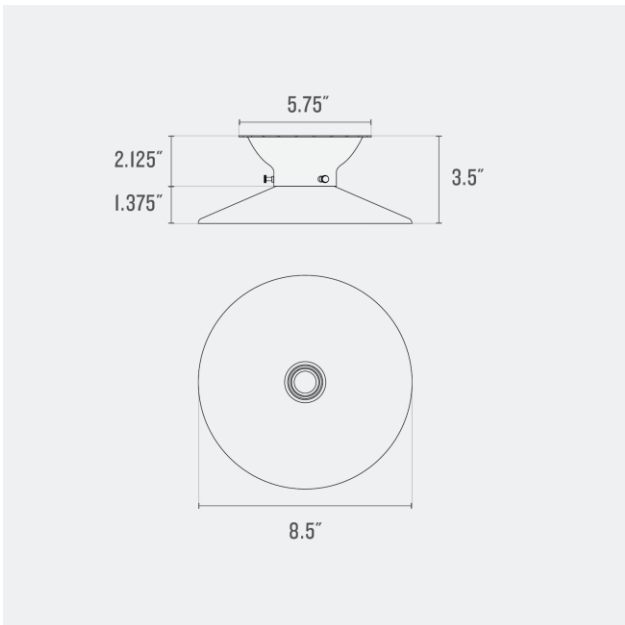

Fixture Option(s)

Shell White
(SWT)

Black, Satin
(BkS)

Natural Brass
(NB)

Opal Glass
(OP)

Clear Glass
(CL)

Laurel-Satin
(LR-S)

Paprika-Satin
(PPA-S)

Shade Option(s)