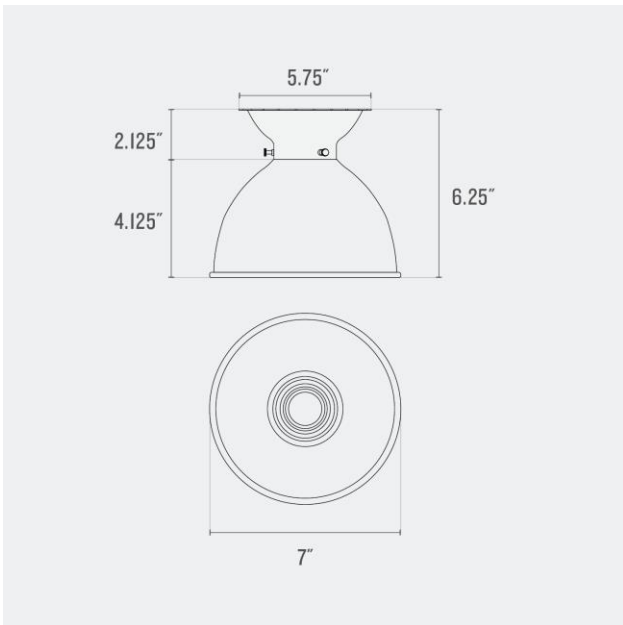

Voltage: 120/220 V

Location Rating: Damp

Dimensions:

Overall: 3.5" H x 10" W x 10" D

Shade: 1.375" H x 10" W x 10" D

Canopy: 2.125" H x 5.75" W x 5.75" D

Fitter Size: 2.25"

Materials: Brass, Steel

Fitter Size: 2.25"

Materials: Brass, Steel

One year guarantee

Fixture Option(s)

Black, Satin
(BkS)

Paprika-Satin
(PPA-S)

Shell White
(SWT)

White, Gloss
(WT-G)

Dimensions:

Overall: 8.875" H x 8" W x 8" D

Shade: 6.75" H x 8" W x 8" D

Canopy: 2.125" H x 5.75" W x 5.75" D

Fitter Size: 2.25"

Materials: Brass, Glass, Steel

One year guarantee

Fixture Option(s)

Dimensions:

Overall: 6.625" H x 9.5" W x 9.5" D

Shade: 4.5" H x 9.5" W x 9.5" D

Canopy: 2.125" H x 5.75" W x 5.75" D

Fitter Size: 2.25"

Materials: Brass, Glass, Steel

One year guarantee

Fixture Option(s)