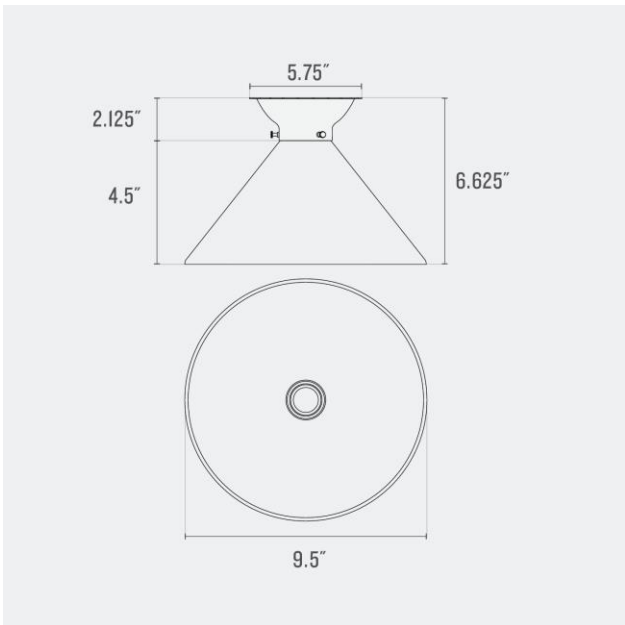

Voltage: 120/220 V

Location Rating: Damp

Dimensions:

Overall: 3.5" H x 10" W x 10" D

Shade: 1.375" H x 10" W x 10" D

Canopy: 2.125" H x 5.75" W x 5.75" D

Fitter Size: 2.25"

Materials: Brass, Steel

Dimensions:

Overall: 8.875" H x 8" W x 8" D

Shade: 6.75" H x 8" W x 8" D

Canopy: 2.125" H x 5.75" W x 5.75" D

Fitter Size: 2.25"

Materials: Brass, Glass, Steel

One year guarantee

Fixture Option(s)

Fitter Size: 2.25"

Materials: Brass, Glass, Steel

One year guarantee

Fixture Option(s)

Black, Satin
(BkS)

Natural Brass
(NB)

Laurel-Satin
(LR-S)

Black Pinstripe
(BPS)

Dimensions:

Overall: 6.625" H x 9.5" W x 9.5" D

Shade: 4.5" H x 9.5" W x 9.5" D

Canopy: 2.125" H x 5.75" W x 5.75" D

Fitter Size: 2.25"

Materials: Brass, Glass, Steel

One year guarantee

Fixture Option(s)