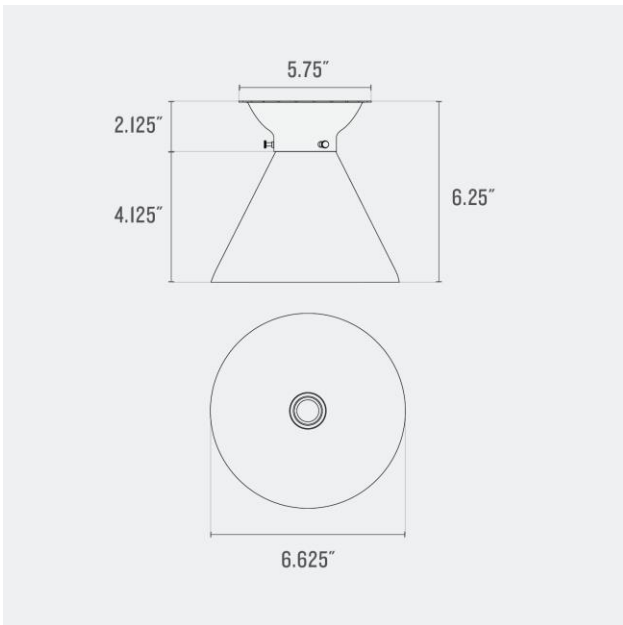

Fixture Option(s)

Black, Satin
(BkS)

Natural Brass
(NB)

Paprika-Satin
(PPA-S)

Opal Glass
(OP)

Clear Glass
(CL)

Shell White
(SWT)

Laurel-Satin
(LR-S)

Shade Option(s)