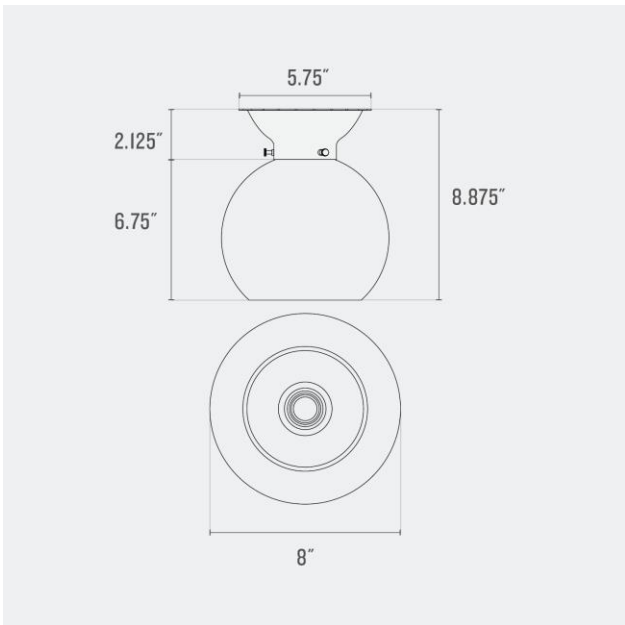

Voltage: 120/220 V

Location Rating: Damp

Dimensions:

Overall: 3.5" H x 10" W x 10" D

Shade: 1.375" H x 10" W x 10" D

Canopy: 2.125" H x 5.75" W x 5.75" D

Fitter Size: 2.25"

Materials: Brass, Steel

Dimensions:

Overall: 8.875" H x 8" W x 8" D

Shade: 6.75" H x 8" W x 8" D

Canopy: 2.125" H x 5.75" W x 5.75" D

Fitter Size: 2.25"

Materials: Brass, Glass, Steel

One year guarantee

Fixture Option(s)

Voltage: 120/220 V

Location Rating: Damp

Dimensions:

Overall: 3.5" H x 8.5" W x 8.5" D

Shade: 1.375" H x 8.5" W x 8.5" D

Canopy: 2.125" H x 5.75" W x 5.75" D

Fitter Size: 2.25"

Materials: Brass, Glass, Steel

Dimensions:

Overall: 6.625" H x 9.5" W x 9.5" D

Shade: 4.5" H x 9.5" W x 9.5" D

Canopy: 2.125" H x 5.75" W x 5.75" D

Fitter Size: 2.25"

Materials: Brass, Glass, Steel

One year guarantee

Fixture Option(s)