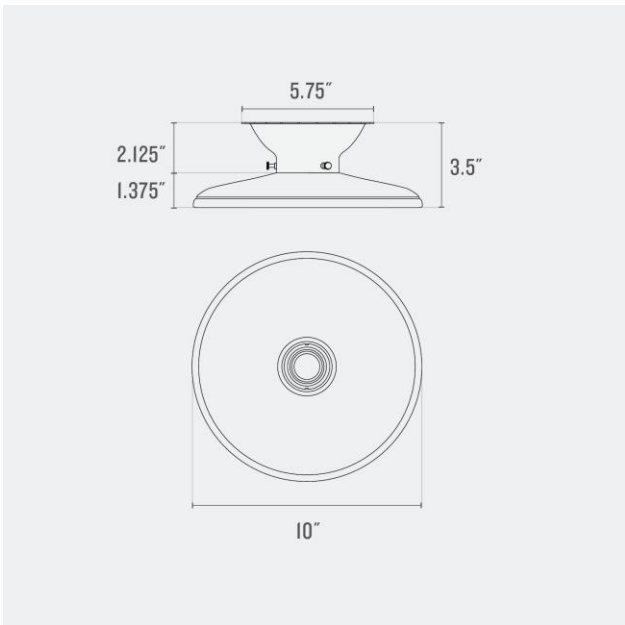

Fixture Option(s)

Shade Option(s)