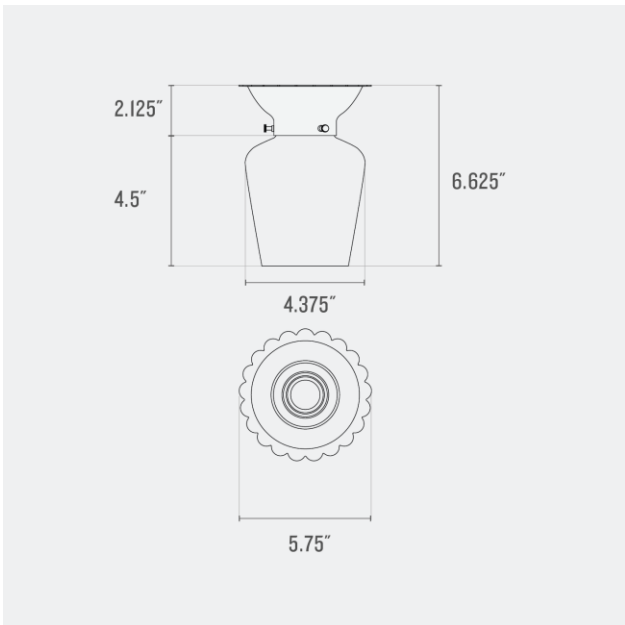

Voltage: 120/220 V

Location Rating: Damp

Dimensions:

Overall: 3.5" H x 10" W x 10" D

Shade: 1.375" H x 10" W x 10" D

Canopy: 2.125" H x 5.75" W x 5.75" D

Fitter Size: 2.25"

Materials: Brass, Steel

Dimensions:

Overall: 8.875" H x 8" W x 8" D

Shade: 6.75" H x 8" W x 8" D

Canopy: 2.125" H x 5.75" W x 5.75" D

Fitter Size: 2.25"

Materials: Brass, Glass, Steel

One year guarantee

Fixture Option(s)

Fitter Size: 2.25"

Materials: Brass, Glass, Steel

One year guarantee

Fixture Option(s)

Black, Satin
(BkS)

Natural Brass
(NB)

Laurel-Satin
(LR-S)

Black Pinstripe
(BPS)

Dimensions:

Overall: 6.625" H x 9.5" W x 9.5" D

Shade: 4.5" H x 9.5" W x 9.5" D

Canopy: 2.125" H x 5.75" W x 5.75" D

Fitter Size: 2.25"

Materials: Brass, Glass, Steel

One year guarantee

Fixture Option(s)