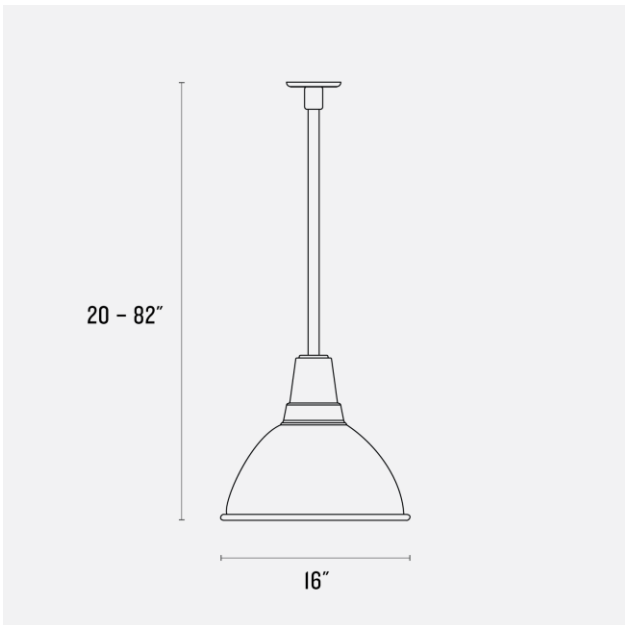

Color Options

Black
(BK)

White
(WT)

Cage Options

Black
(BK)