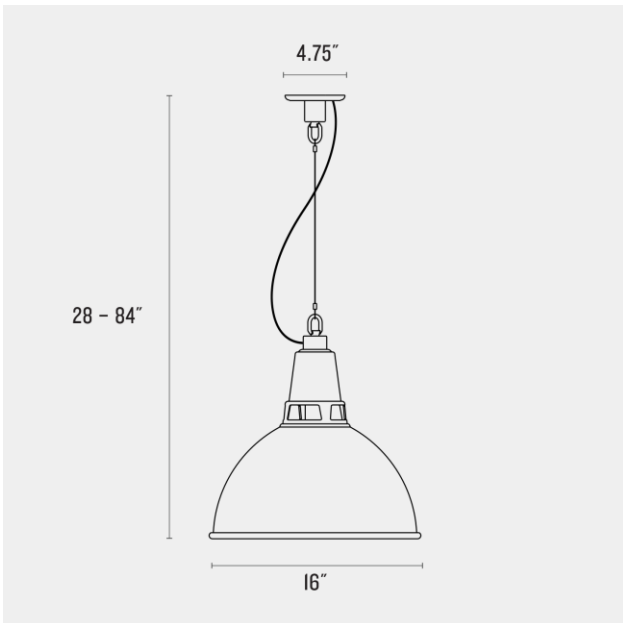

Color Options

White
(WT)

Black
(BK)

Cage Options

Black
(BK)

Cord Options

Black Vinyl
(BV)