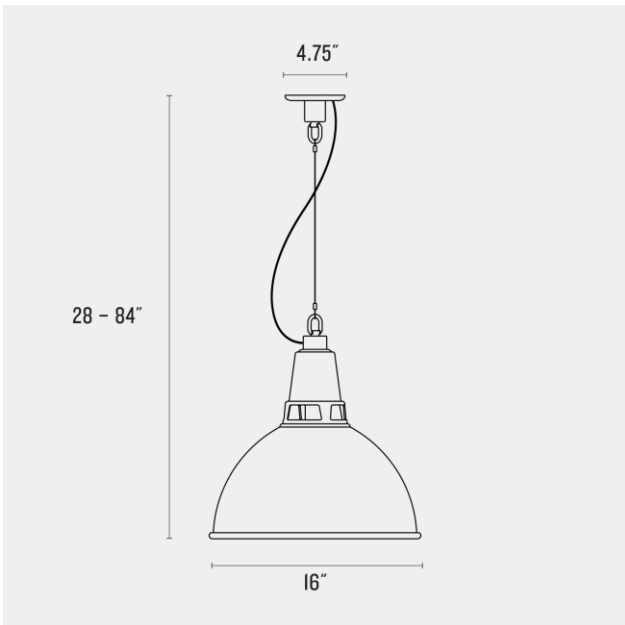

Color Options

White
(WT)

Black
(BK)

Cage Options

Black
(BK)

Cord Options

Black Vinyl
(BV)