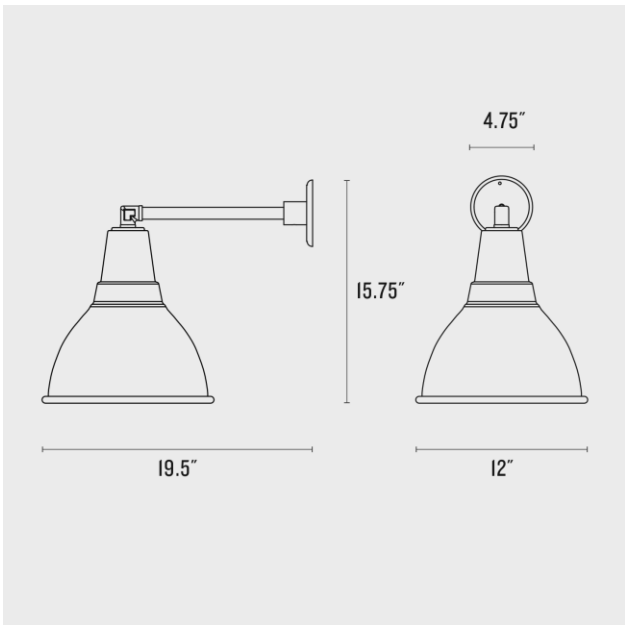

SCHOOLHOUSE

Factory 6 Sconce

Application: Wall Sconce

Product Origin: Processed and assembled in Portland, Oregon using ethically-sourced domestic and global components.

UL Listed: Yes

Max Wattage: 100 W

Voltage: 120/220V

Location Rating: Wet

Dimensions:

Height: 15.75"

Diameter: 12"

Projection: 19.5"

Canopy: 4.75"

Materials: Steel

Details:

- All shade options feature a white interior
- Cage option adds 3.25" in overall height

One year guarantee

Color Options

Sergeant Green
(GR)

White
(WT)

Black
(BK)

Cage Options

Black
(BK)