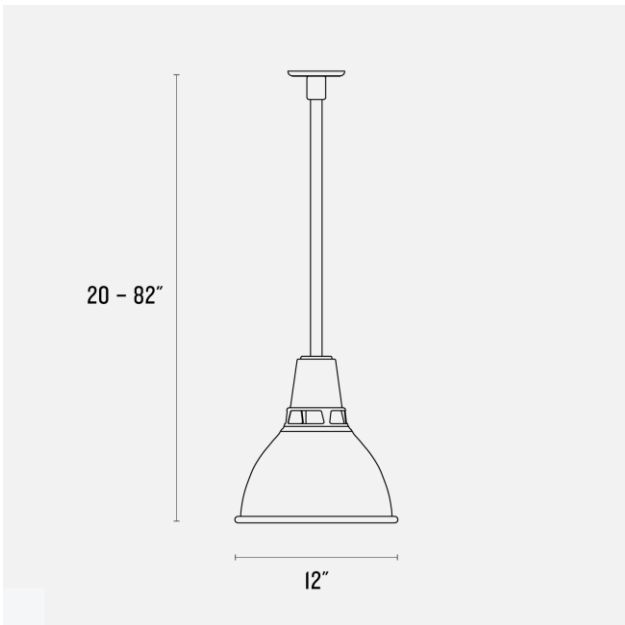

Color Options

White
(WT)

Black
(BK)

Cage Options

Black
(BK)