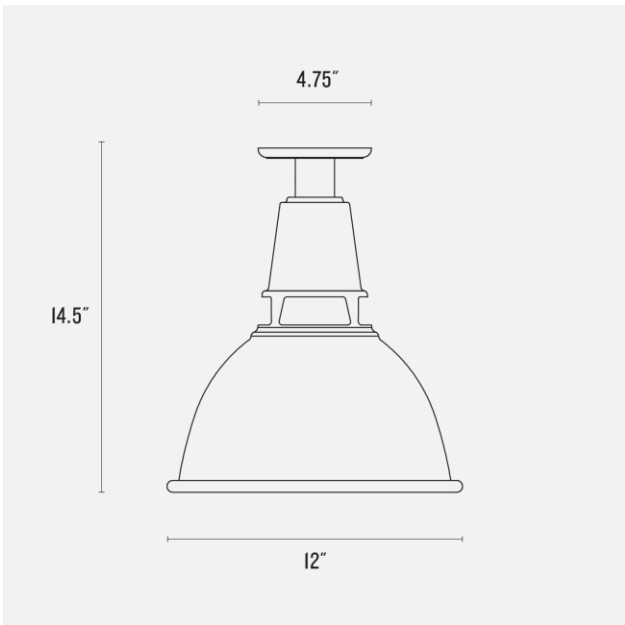

Color Options

White
(WT)

Black
(BK)

Steel
(ST)

Cage Options

Black
(BK)