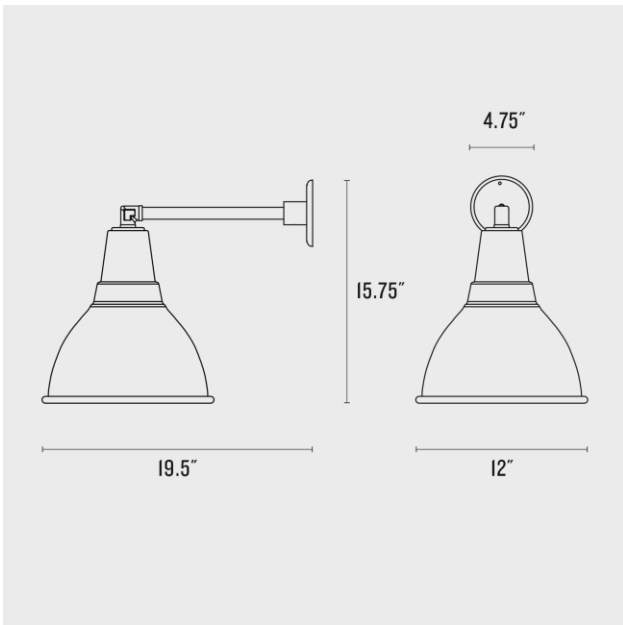

Color Options

White
(WT)

Black
(BK)

Sergeant Green
(GR)

Cage Options

Black
(BK)