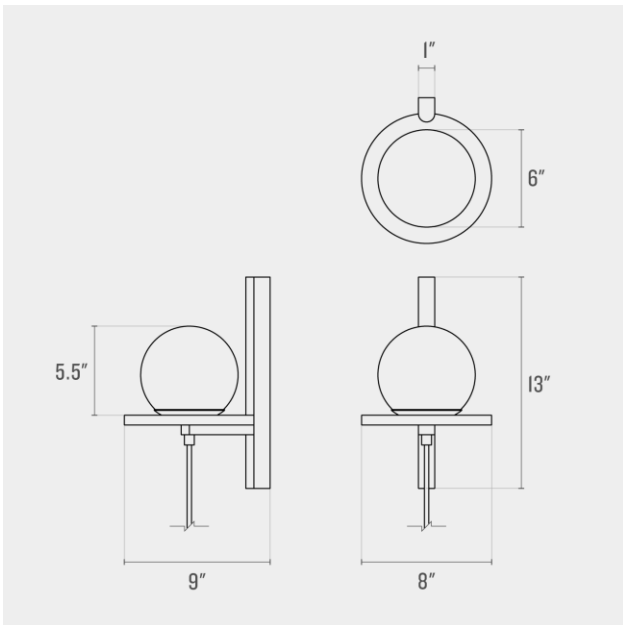

Max Wattage: 7W

Voltage: 120/220

Location Rating: Damp

Dimensions:

Overall: 13"H x 8"W x 9"D

Shade: 5.5" H x 6" W x 6" D

Materials: Hard Maple, Glass, Steel

Details:

- Includes 8' cord with in-line rocker switch located 18" down from the fixture.
- G16 Matte Porcelain LED bulb also included (5W, 3000K, 400 lm, CRI 95).
- Wood armature made from 100% FSC certified maple.
- Woodgrain unique to each fixture due to grain variation.

Cord Length: 8'

Switch Type: In-Line Rocker

Switch Location: In-Line 18" From Fixture

One year guarantee

Color Options

White
(WT)

Cord Options

Khaki Cloth
Covered Vinyl
(KCV)