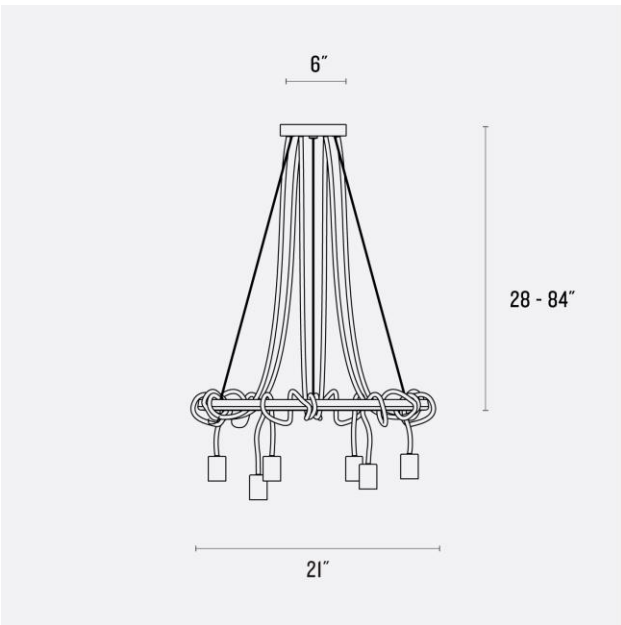

SCHOOLHOUSE

Eddy

Application: Chandelier

UL Listed: Yes

Max Wattage: 6 Sockets - 60 W each

Voltage: 120V

Location Rating: Damp

Dimensions:

Diameter: 21"

Canopy: 6"

Details: Fixture length is measured from top of canopy to bottom of ring.

One year guarantee

Finish Options

Natural Brass
(NB)

True Black
(TB)

Cord Options