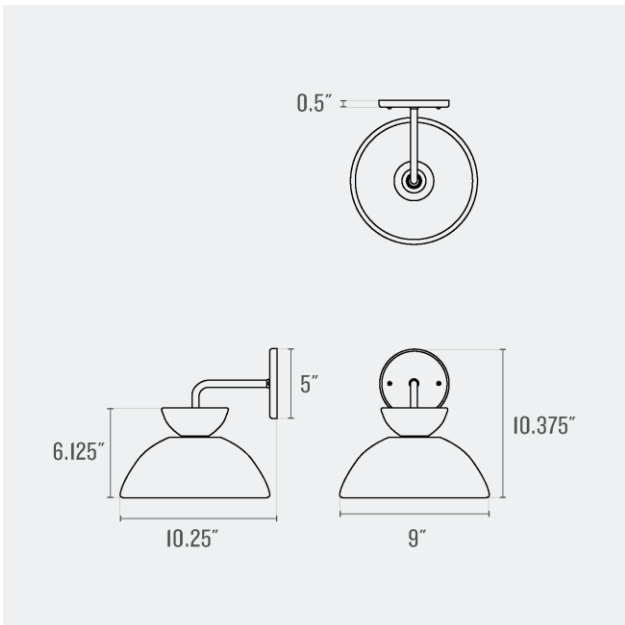

## East Fork 9" Ceramic L-Sconce

**Application:** Wall Sconce

**Product Origin:** Processed and assembled in Portland, Oregon using ethically-sourced domestic and global components.

**UL Listed:** Yes

**Max Wattage:** 40 W

**Voltage:** 120/220 V

**Location Rating:** Damp

**Dimensions:**

Overall: 10.375" H x 9" W x 10.25" D

Shade: 6.125" H x 9" W x 9" D

Canopy: 5" H x 5" W x 0.5" D

One year guarantee

**Shade Option(s)**