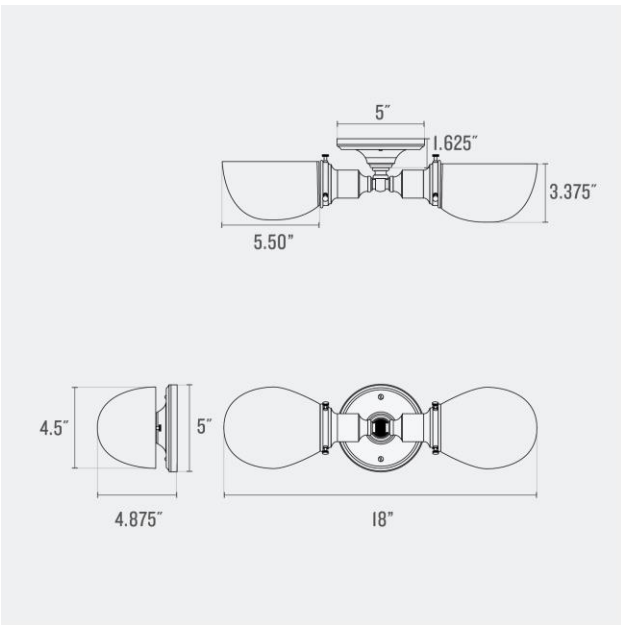

Voltage: 120/220 V

Location Rating: Damp

Dimensions:

Overall: 5" H X 18" W X 4.875" D

Shade: 4.5" H X 5.5" W X 3.375" D

Canopy 5" H X 5" W X 1.625" D

Materials: Brass, Glass

One year guarantee

Location Rating: Damp

Dimensions:

Overall: 5" H X 17.375" W X 4.75" D

Shade: 4.25" H X 5.25" W X 3.5" D

Canopy: 5" H X 5" W X 1.625" D

Materials: Brass, Glass

One year guarantee

Finish Options