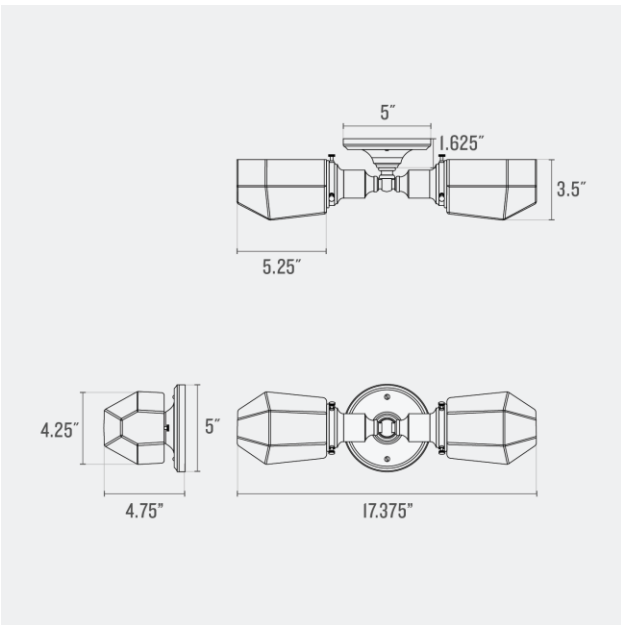

Voltage: 120/220 V

Location Rating: Damp

Dimensions:

Overall: 5" H X 18" W X 4.875" D

Shade: 4.5" H X 5.5" W X 3.375" D

Canopy 5" H X 5" W X 1.625" D

Materials: Brass, Glass

One year guarantee

Location Rating: Damp

Dimensions:

Overall: 5" H X 17.375" W X 4.75" D

Shade: 4.25" H X 5.25" W X 3.5" D

Canopy: 5" H X 5" W X 1.625" D

Materials: Brass, Glass

One year guarantee

Finish Options