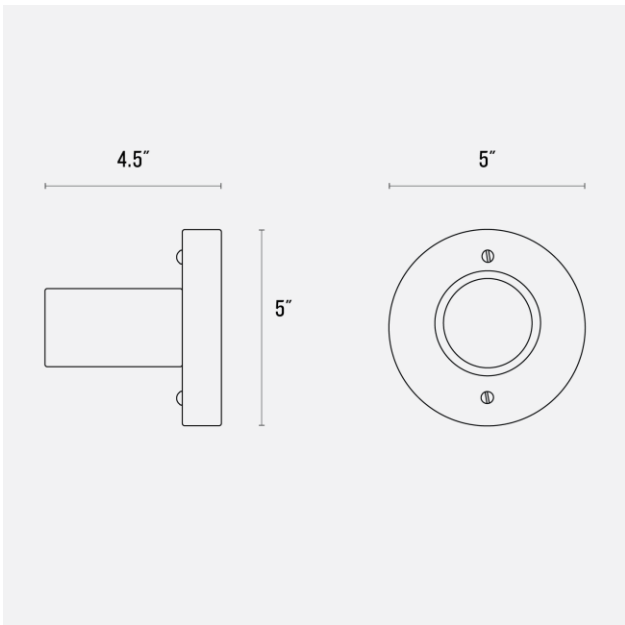

**Voltage:** 120/220V

**Location Rating:** Damp

**Dimensions:**

Diameter: 5"

Projection: 4.5"

**Materials:** Brass or Steel (Colors)

One year guarantee