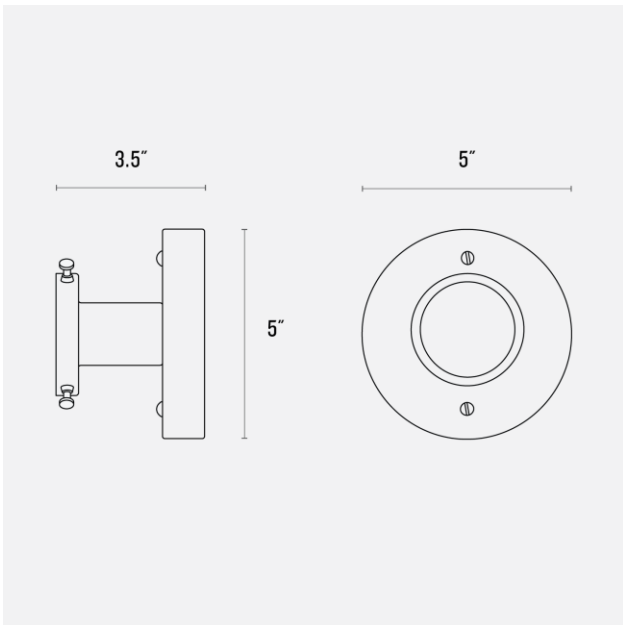

## Cylinder Sconce 2.25"

**Application:** Wall Sconce

**Product Origin:** Processed and assembled in Portland, Oregon using ethically-sourced domestic and global components.

**UL Listed:** Yes

**Max Wattage:** 60 W

**Voltage:** 120/220V

**Location Rating:** Damp

**Dimensions:**

Diameter: 5"

Projection: 3.5"

Fitter Size: 2.25"

**Materials:** Brass

One year guarantee