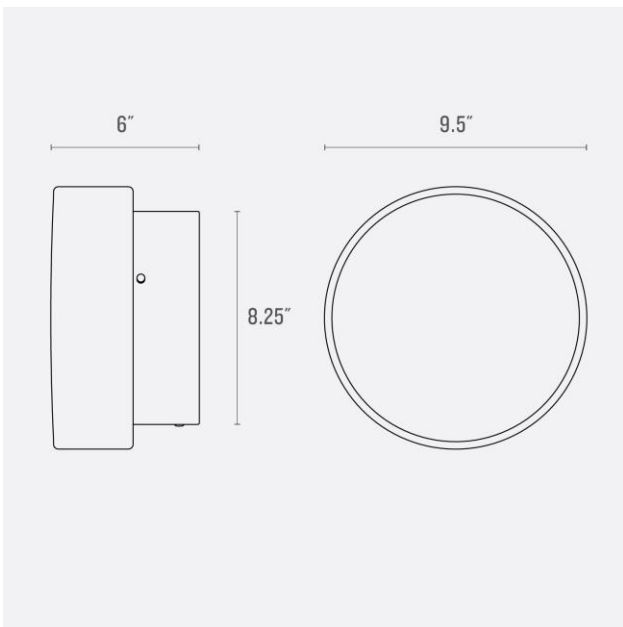

Finish Options

True Black
(TB)

Natural Brass
(NB)

Polished Nickel
(PN)