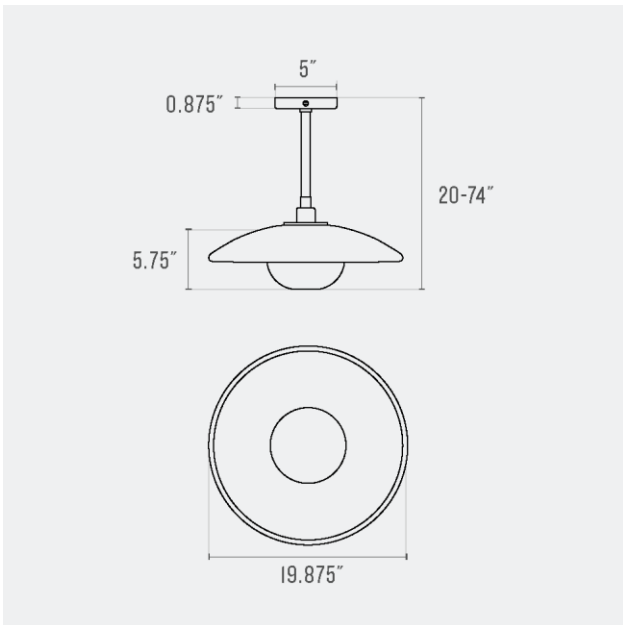

SCHOOLHOUSE

Atwood 20" Pendant

Application: Pendant

Product Origin: Processed and assembled in Portland, Oregon using ethically-sourced domestic and global components.

UL Listed: Yes

Max Wattage: 5 W

Voltage: 120 V

Location Rating: Damp

Dimensions:

Choice of Length: 20 - 74"

Overall: 19.875" W x 19.875" D

Shade: 5.75" H x 19.875" W x 19.875" D

Canopy: 0.875" H x 5" W x 5" D

One year guarantee

Fixture Option(s)