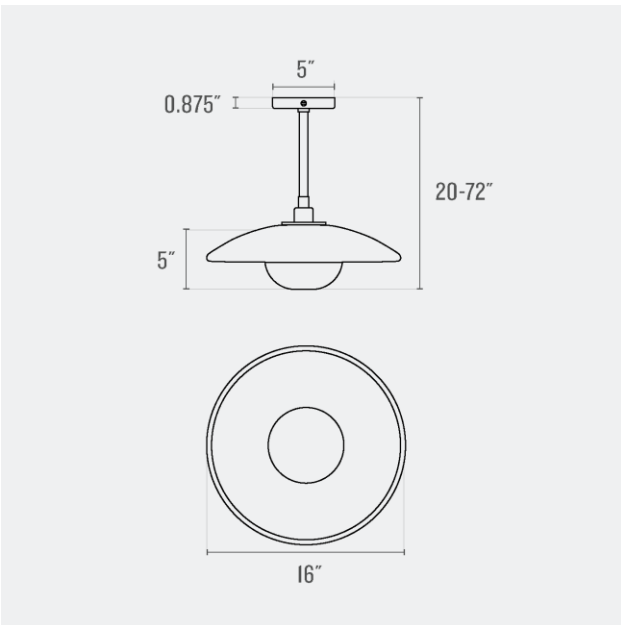

## Atwood 16" Pendant

**Application:** Pendant

**Product Origin:** Processed and assembled in Portland, Oregon using ethically-sourced domestic and global components.

**UL Listed:** Yes

**Max Wattage:** 4.5 W

**Voltage:** 120 V

**Location Rating:** Damp

**Dimensions:**

Choice of Length: 20 - 72"

Overall: 16" W x 16" D

Shade: 5" H x 16" W x 16" D

Canopy: 0.875" H x 5" W x 5" D

One year guarantee