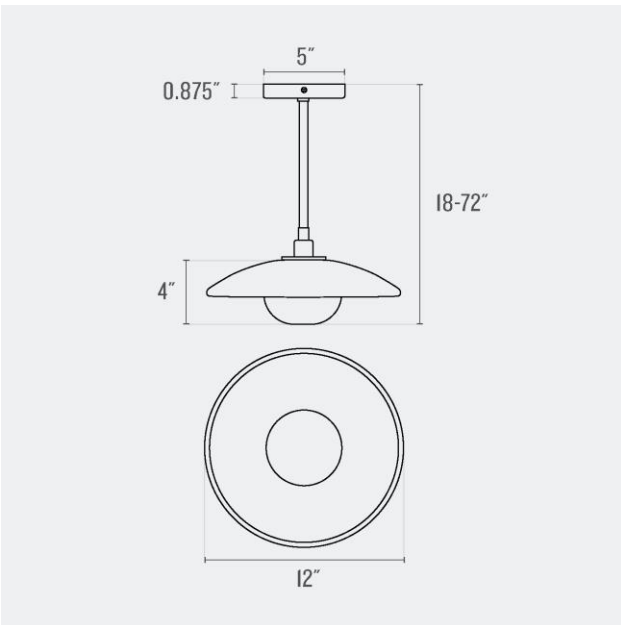

SCHOOLHOUSE

Atwood 12" Pendant

Application: Pendant

Product Origin: Processed and assembled in Portland, Oregon using ethically-sourced domestic and global components.

UL Listed: Yes

Max Wattage: 4.5 W

Voltage: 120 V

Location Rating: Damp

Dimensions:

Choice of Length: 18 - 72"

Overall: 12" W x 12" D

Shade: 4" H x 12" W x 12" D

Canopy: 0.875" H x 5" W x 5" D

One year guarantee

Fixture Option(s)