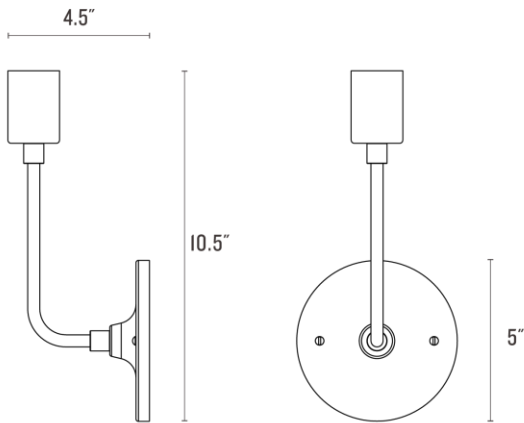

SCHOOLHOUSE

Astrid Sconce

Application: Wall Sconce

Product Origin: Processed and assembled in Portland, Oregon using ethically-sourced domestic and global components.

UL Listed: Yes

Max Wattage: 75 W

Voltage: 120/220 V

Location Rating: Damp

Dimensions:

Height: 10.5"

Width: 5"

Projection: 4.5"

Materials: Brass

One year guarantee

Finish Options