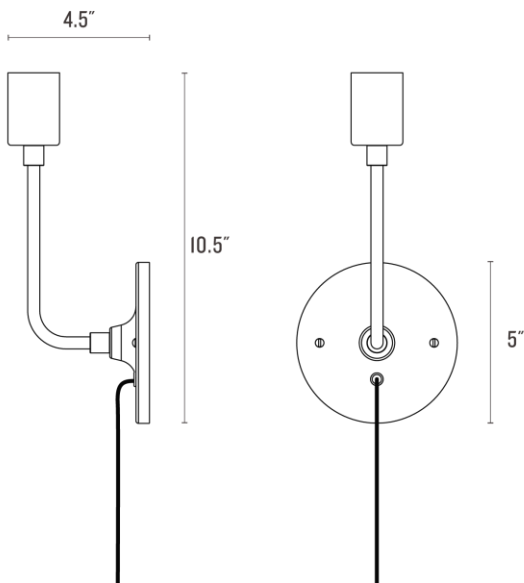

Finish Options

Cord Options