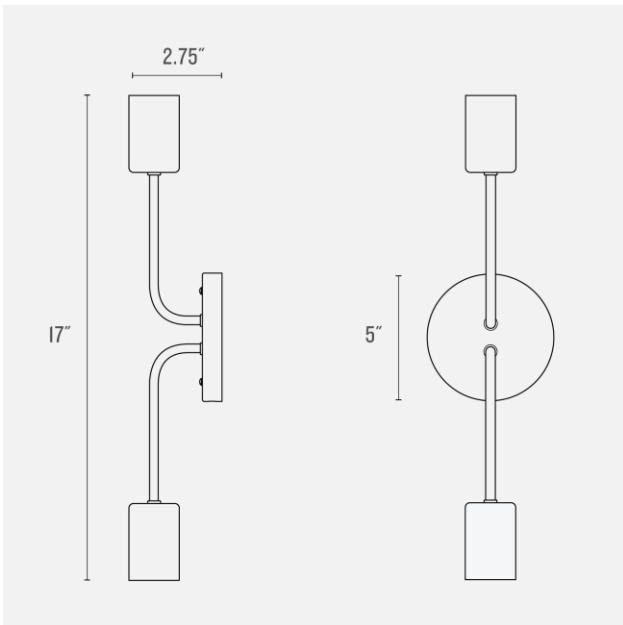

SCHOOLHOUSE

Annette Sconce

Application: Wall Sconce

Product Origin: USA

UL Listed: Yes

Max Wattage: 2 sockets - 100 W each

Voltage: 120/220V

Location Rating: Damp

Dimensions:

Height: 17"

Width: 5"

Projection: 2.75"

Materials: Brass

Details: Due to the minimal projection from the wall, bulbs wider than G25 will not fit this fixture

One year guarantee

Finish Options