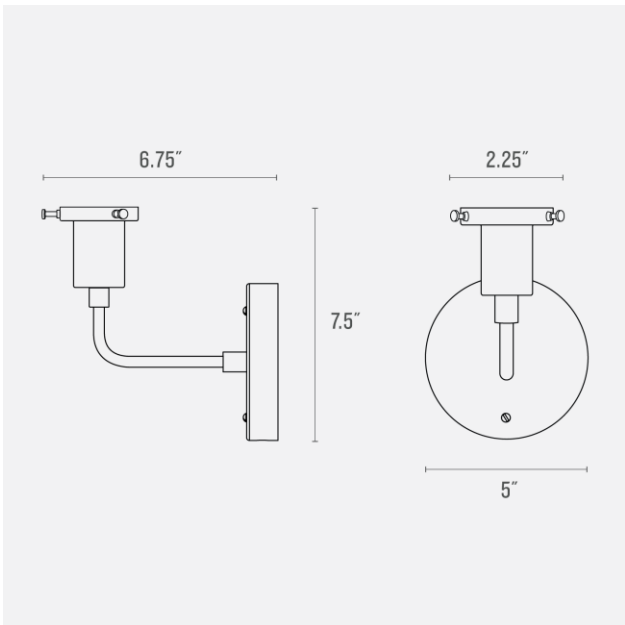

## Abrams Single Sconce 2.25"

**Application:** Wall Sconce

**Product Origin:** USA

**UL Listed:** Yes

**Max Wattage:** 60 W

**Voltage:** 120/220V

**Location Rating:** Damp

**Dimensions:**

Height: 7.5"

Width: 5"

Projection: 6.75"

Fitter Size: 2.25"

**Materials:** Brass

**Details:** Fixture can be mounted with the socket facing up or down

One year guarantee