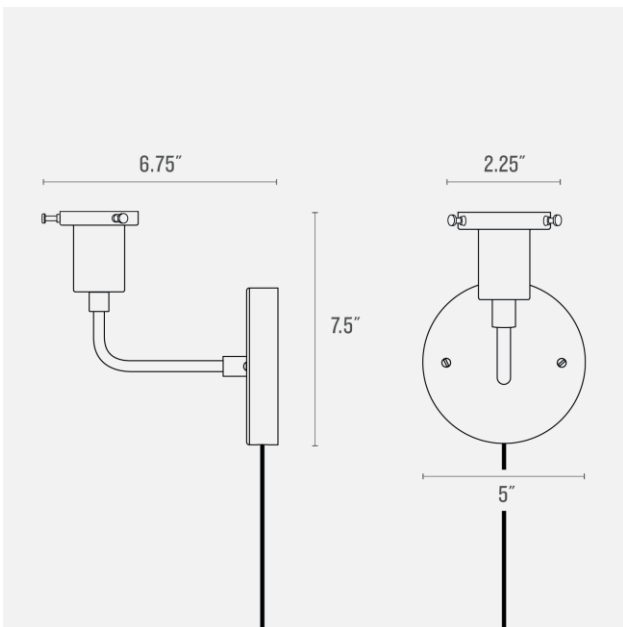

## Abrams Single Plug-In Sconce 2.25"

**Application:** Wall Sconce

**Product Origin:** USA

**UL Listed:** Yes

**Max Wattage:** 60 W

**Voltage:** 120V

**Location Rating:** Damp

**Dimensions:**

Height: 7.5"

Width: 5"

Projection: 6.75"

Fitter Size: 2.25"

**Materials:** Brass

**Details:** Fixture can be configured with the socket facing up or down (must be specified at purchase)

**Cord Length:** 8'

**Switch Type:** In-Line Rocker

**Switch Location:** In-Line 18" From Fixture

One year guarantee