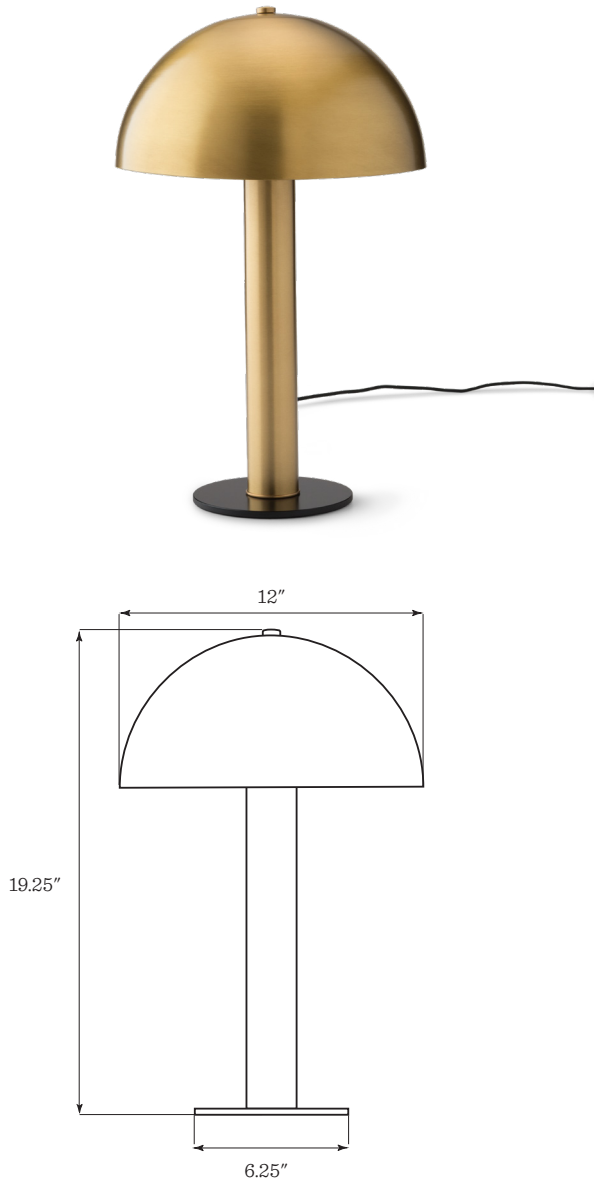

SCHOOLHOUSE

Sidnie Lamp

Shown in Natural Brass

Application: Table Lamp

Product Origin: USA

UL listed:  us

Wattage:

Medium Base Socket

Max Wattage: 40W per socket

Voltage: 120/220V

Dimensions:

Height: 19.25"

Diameter: 12"

Base diameter: 6.25"

Materials:

Brass, steel base, cloth cord